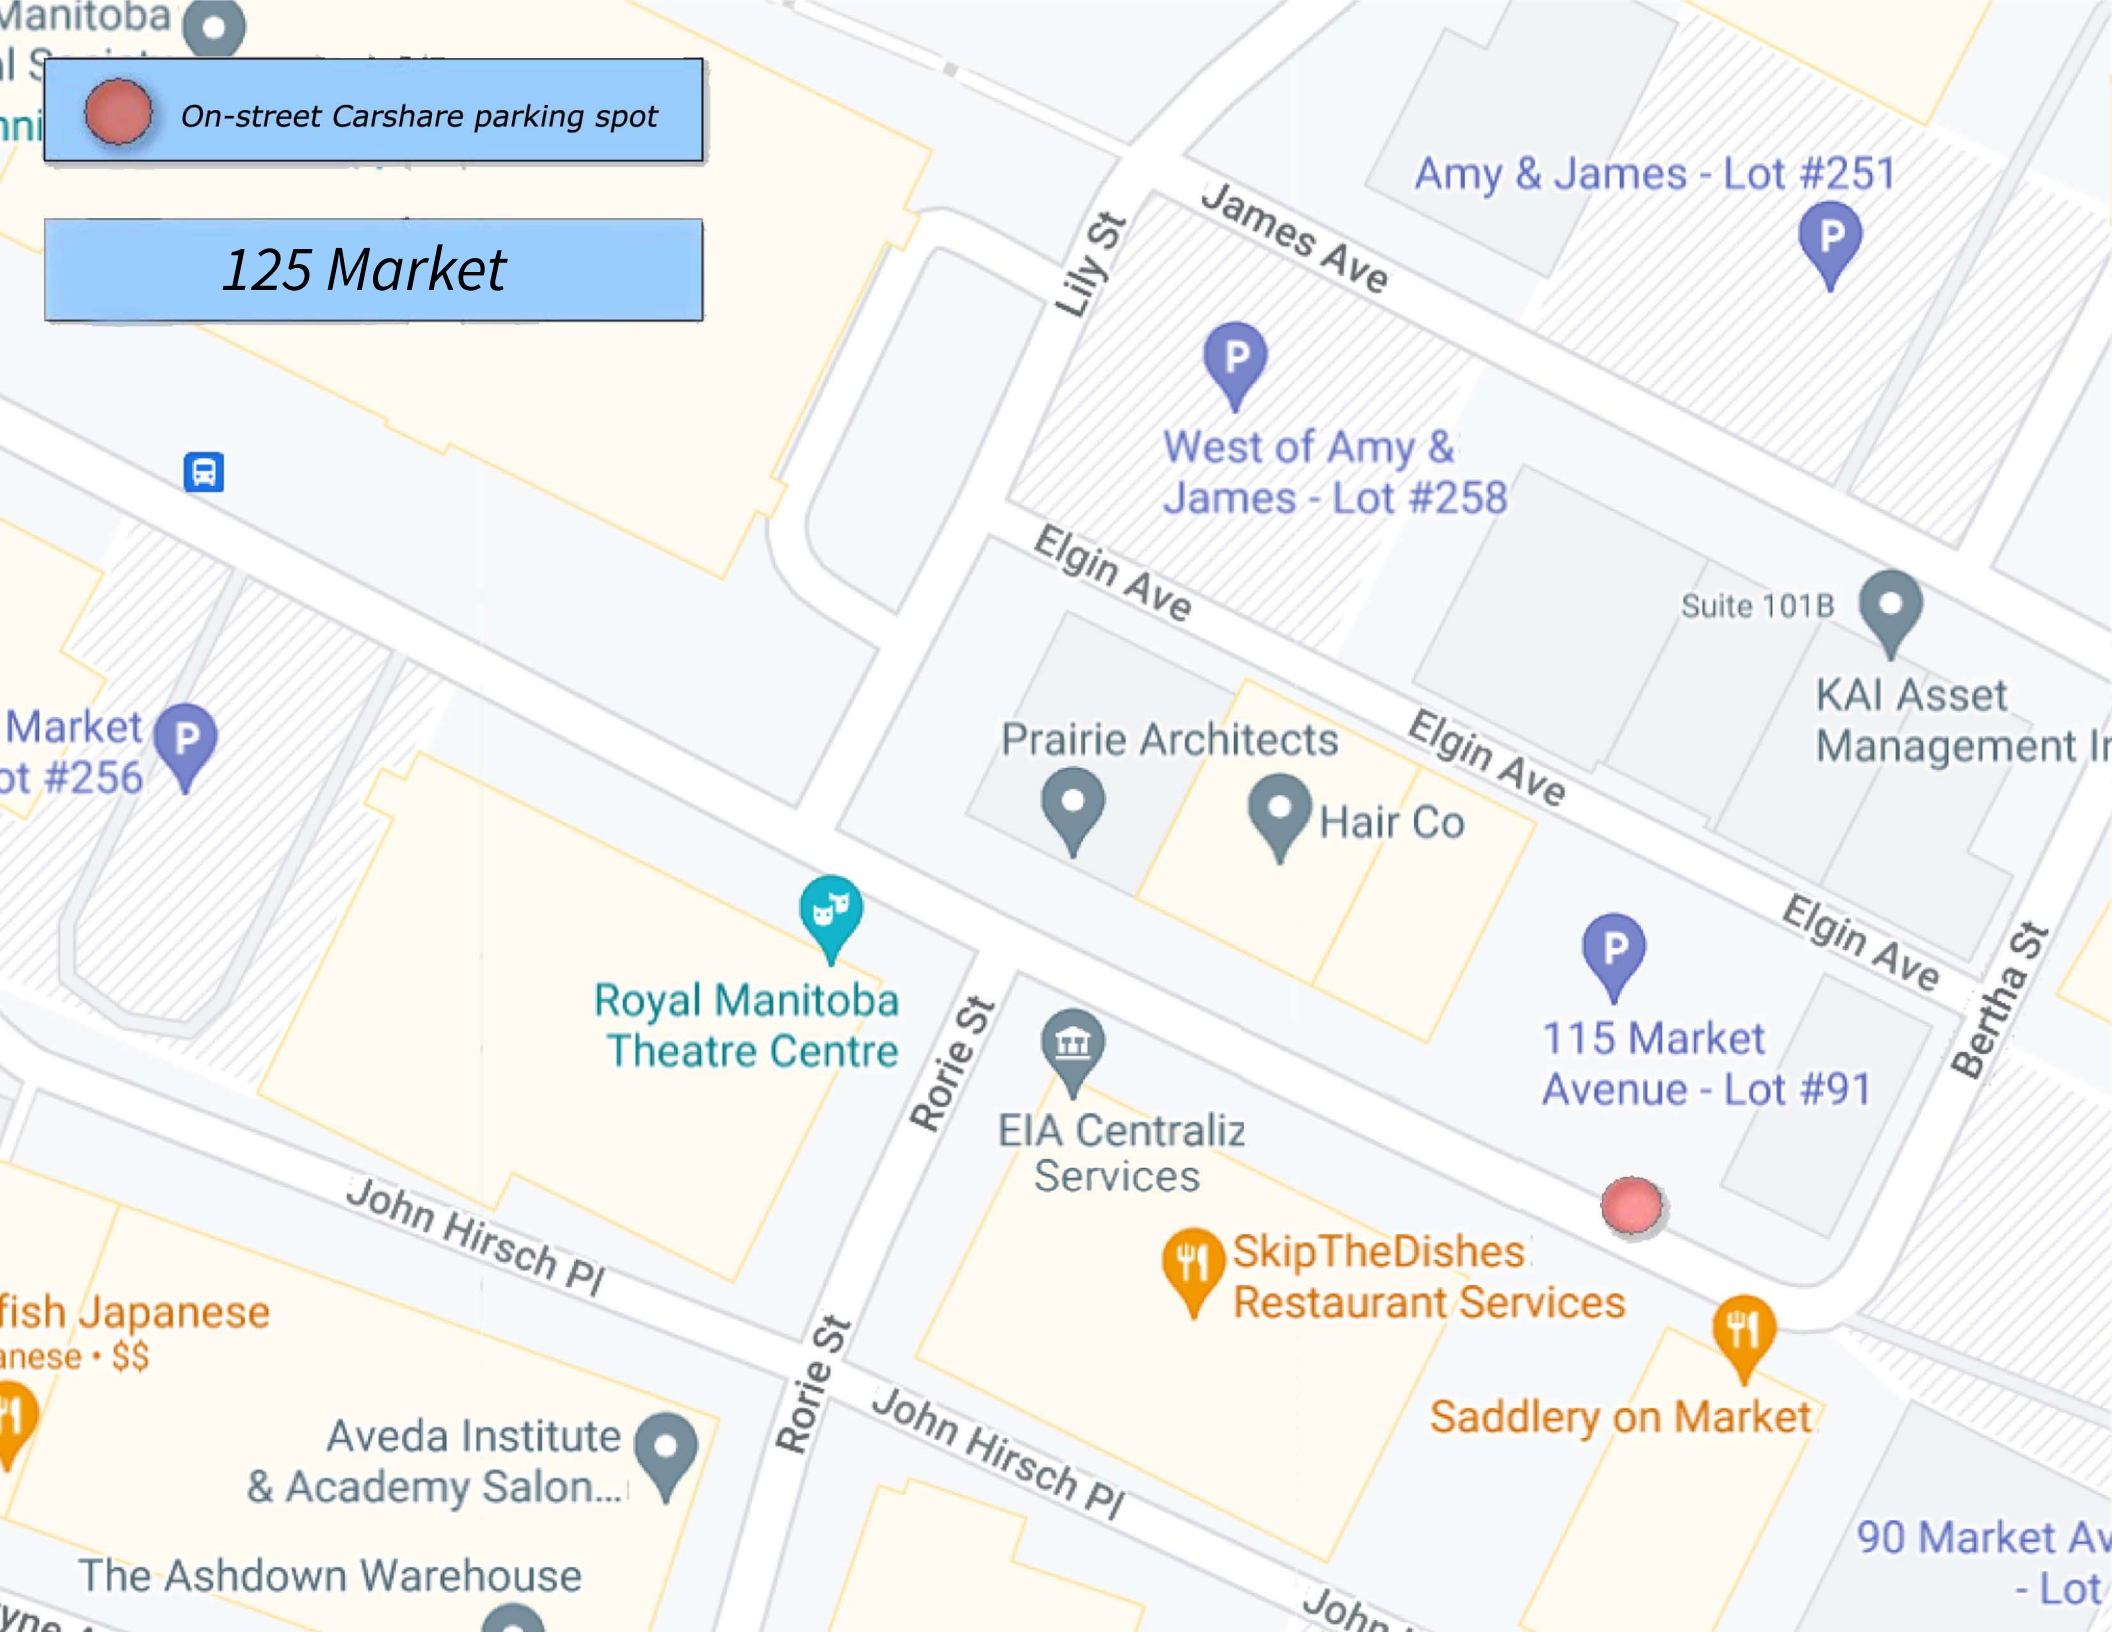

On-street Carshare parking spot

125 Market

Amy & James - Lot #251

West of Amy & James - Lot #258

Suite 101B

KAI Asset Management

Market Lot #256

Prairie Architects

Hair Co

Elgin Ave

Elgin Ave

Bertha St

Royal Manitoba Theatre Centre

Rorie St

EIA Centraliz Services

115 Market Avenue - Lot #91

John Hirsch Pl

Fish Japanese Japanese • \$\$

SkipTheDishes Restaurant Services

Saddlery on Market

Aveda Institute & Academy Salon...

The Ashdown Warehouse

90 Market Av - Lot